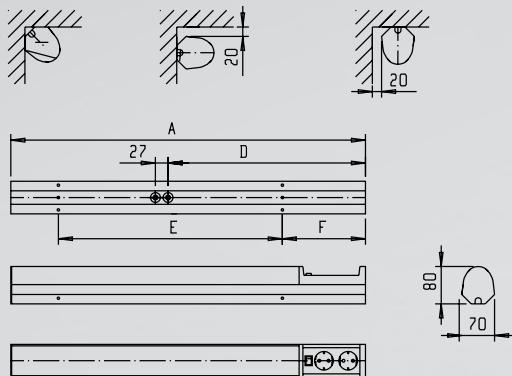

Deli | Sani | Uni

	CODE	A	D	E	F
Deli LED 6W	CDG341	476	318	190	198
Deli LED 7W	CDG345	616	273	400	183
Deli LED 9W	CDG344	770	319	480	186
Deli LED 21W	CDG338	1377	520	770	303
Deli T5 14W	AHA120	725	336	510	176