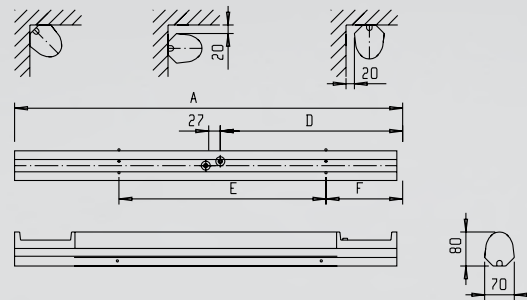

CODE	A	D	E	F
Deli LED 9W	CDG337	907	319	537	187
Deli T5 14W	ALO632	865	340	476	208